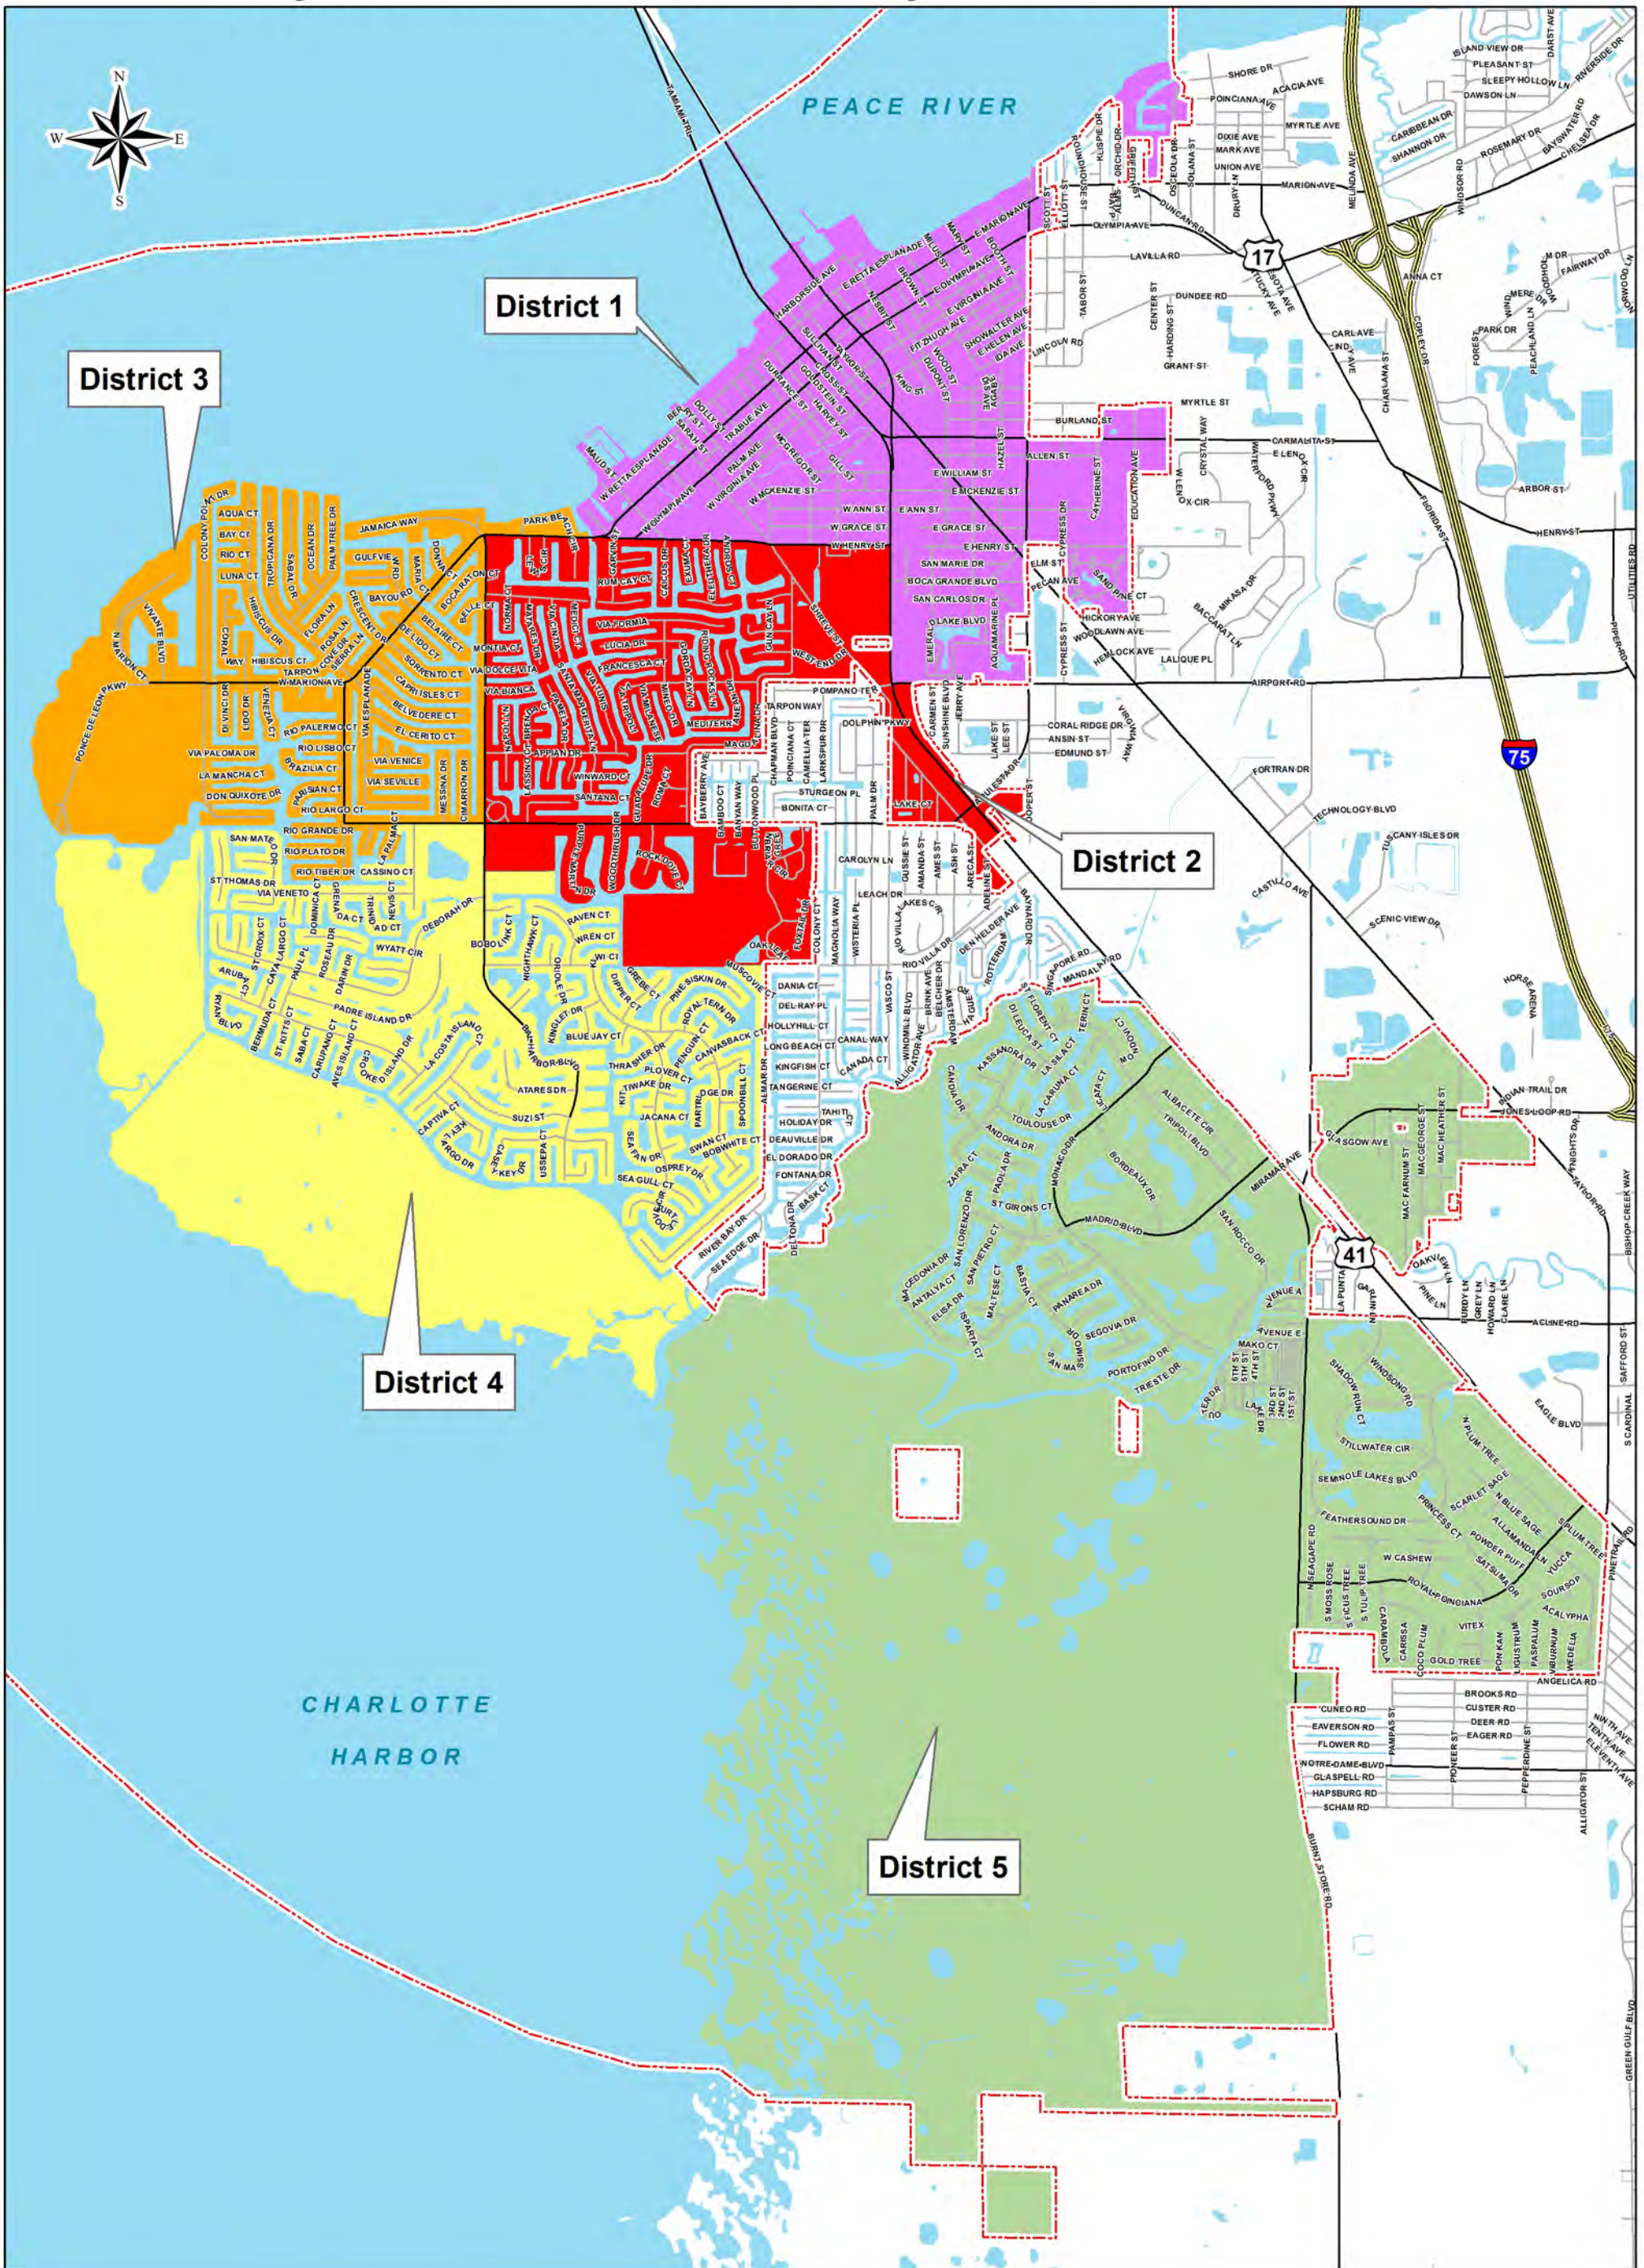

City of Punta Gorda- City Council Districts

- | | | | |
|---------------------|---|--|-------------|
| City Council | 3 | | City Limits |
| District | 4 | | Interstate |
| | 1 | | Major Road |
| | 2 | | Street |

This map is a representation of compiled public information. It is believed to be an accurate and true depiction for the stated purpose, but the City of Punta Gorda and its employees make no guarantees, implied or otherwise to the accuracy or completeness. This is not a survey or as it to be used for design. No part of this map may be reproduced or transmitted by any means without the expressed written permission of the City of Punta Gorda G.I.S. PG G.I.S. maintains a record regarding the methods used to produce this map and they can be furnished upon request.