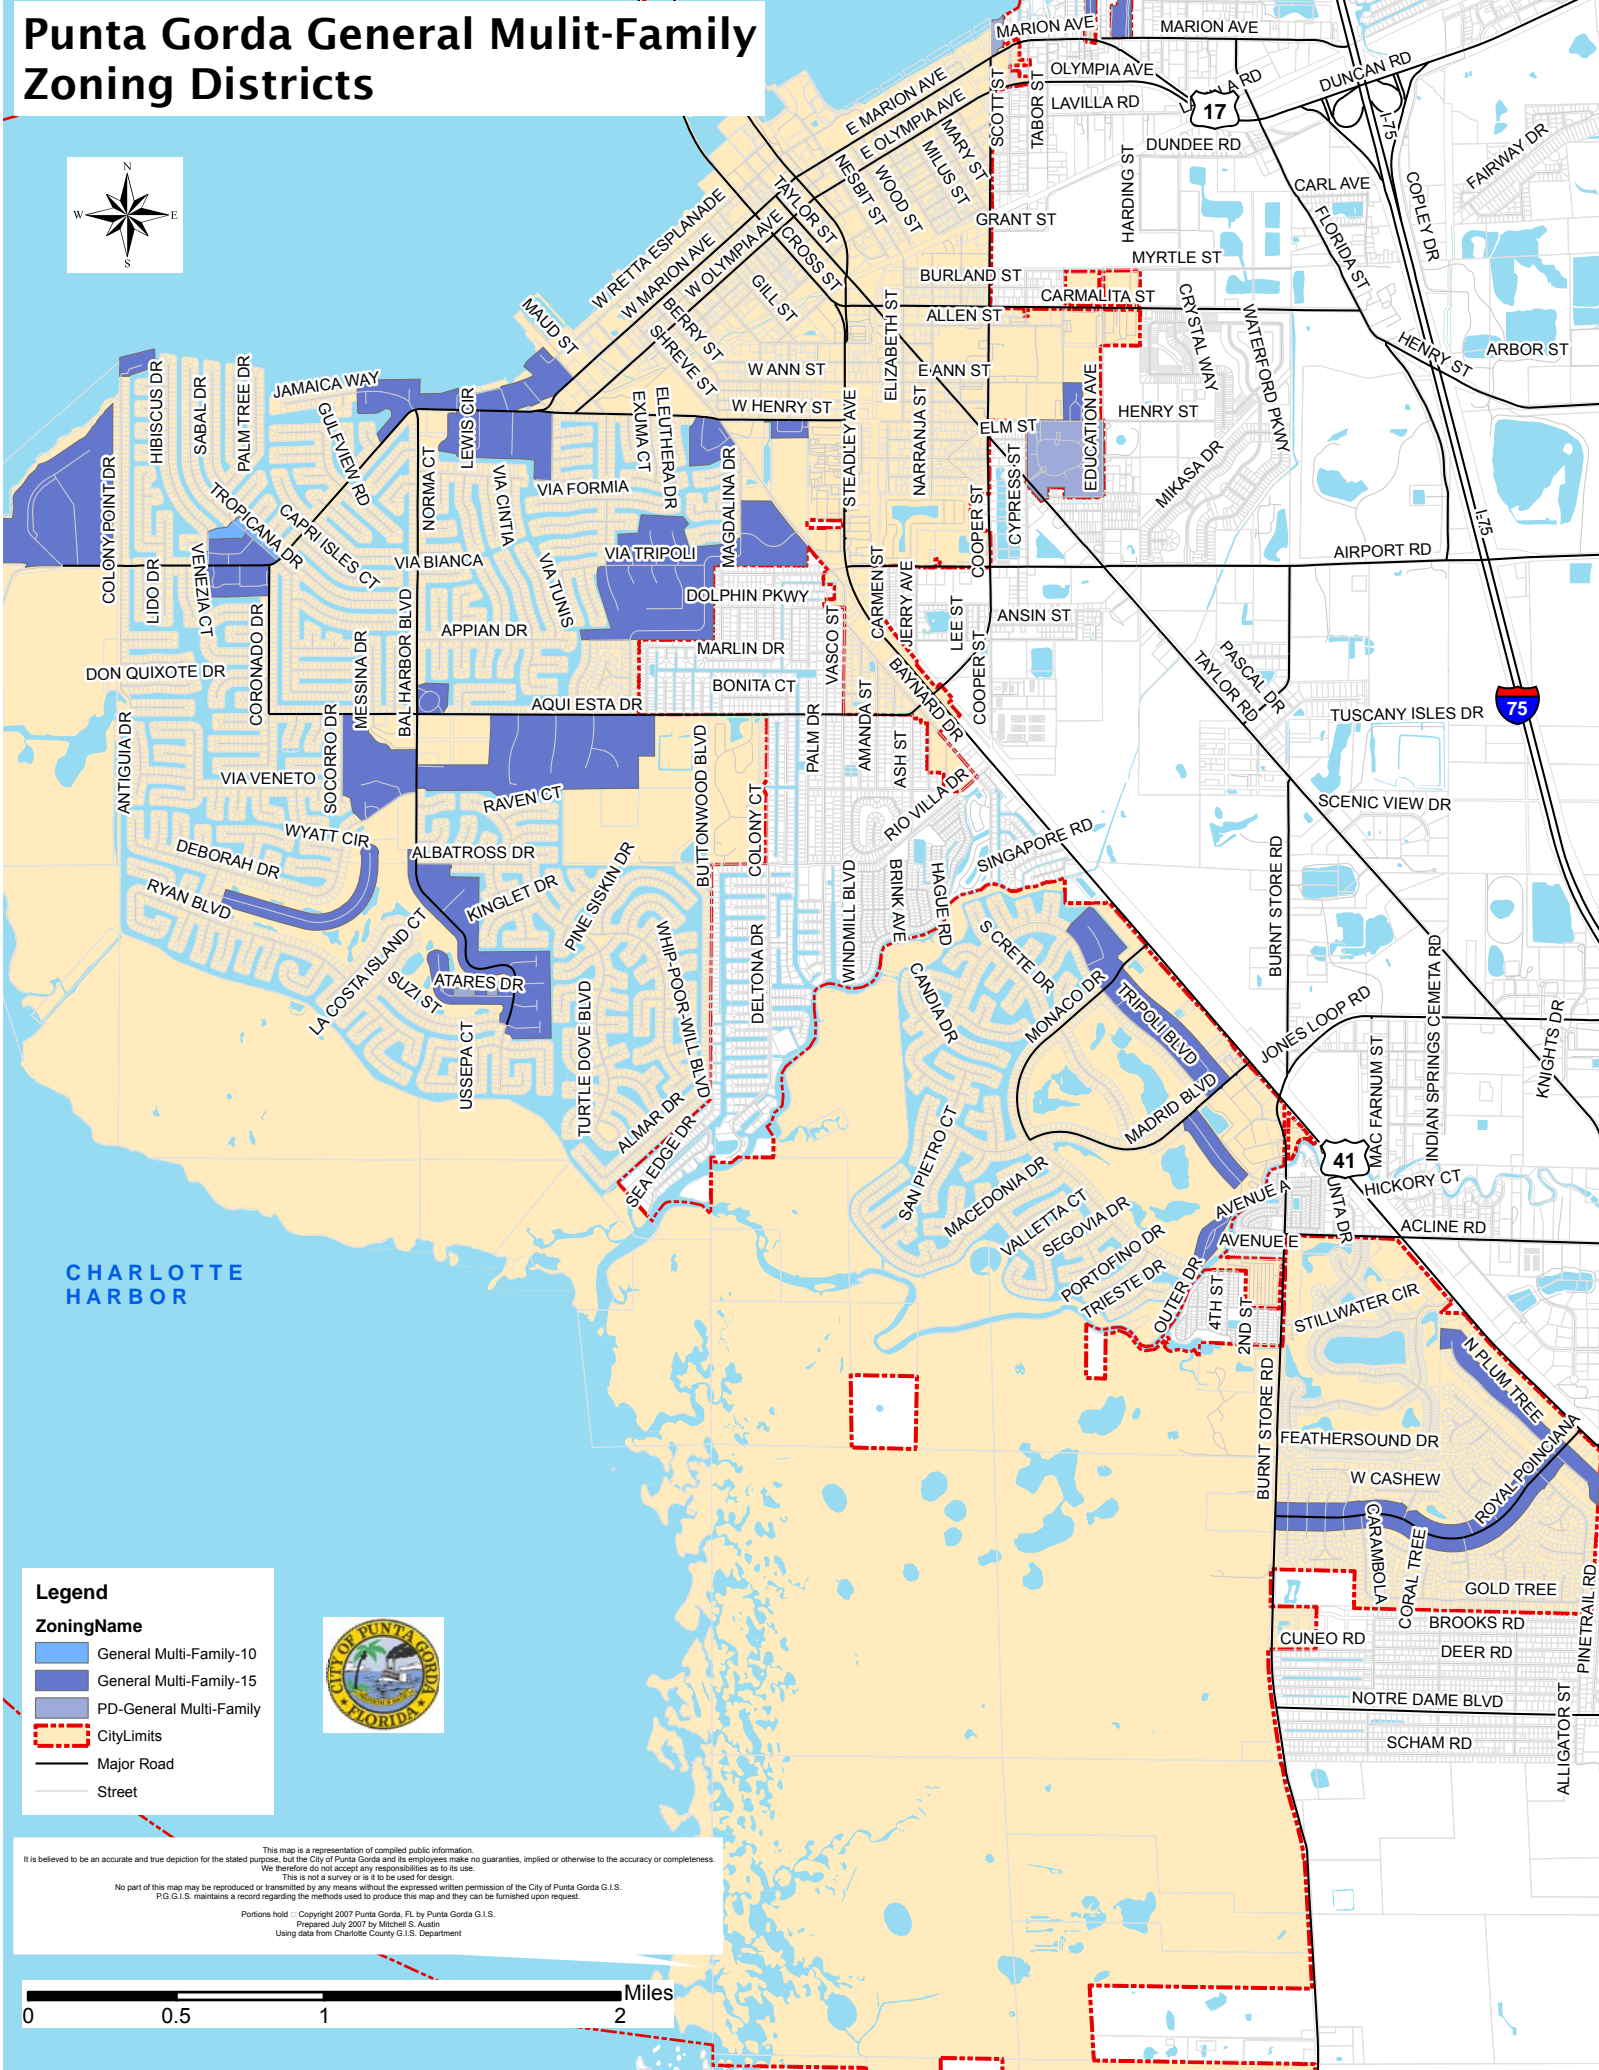

Punta Gorda General Multi-Family Zoning Districts

Legend

ZoningName

- General Multi-Family-10
- General Multi-Family-15
- PD-General Multi-Family
- CityLimits
- Major Road
- Street