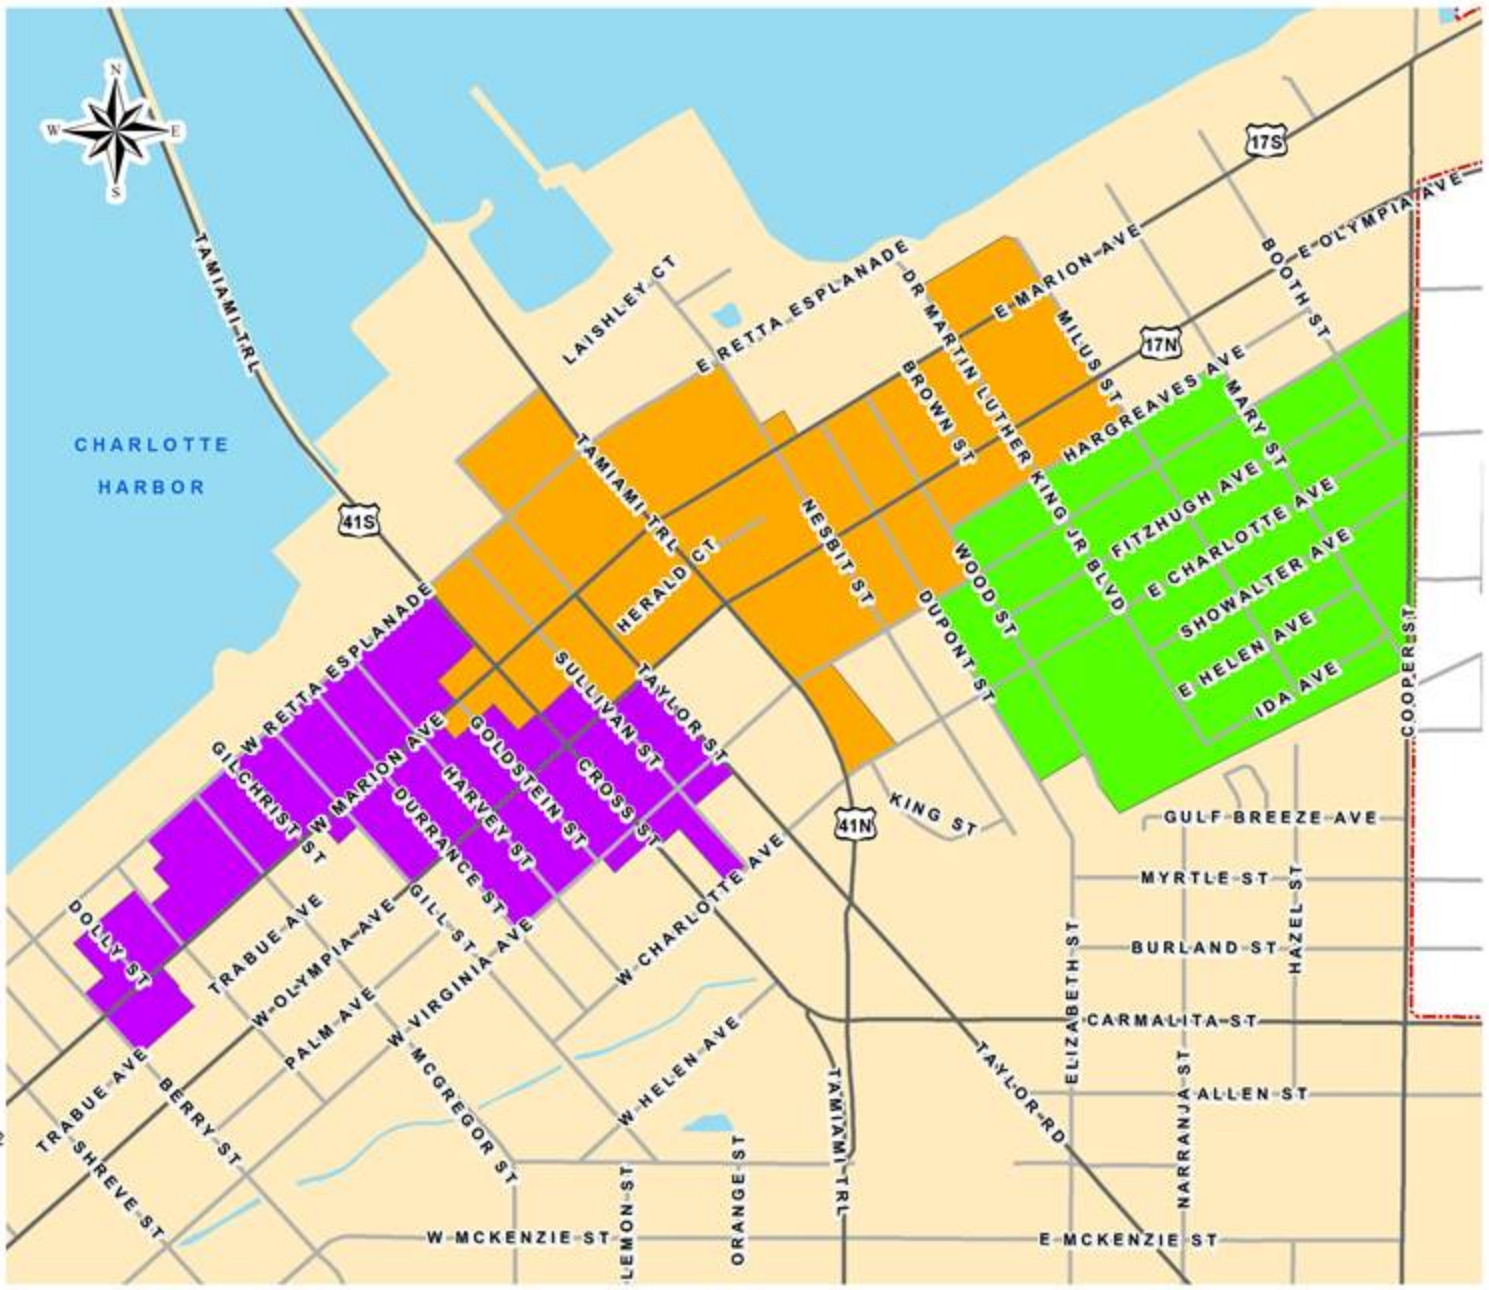

City of Punta Gorda Historic Overlay Districts

Historic Overlay District

- National Register
- Downtown Commercial
- Bethel-St. Mark
- City Limits
- Major Road
- Street