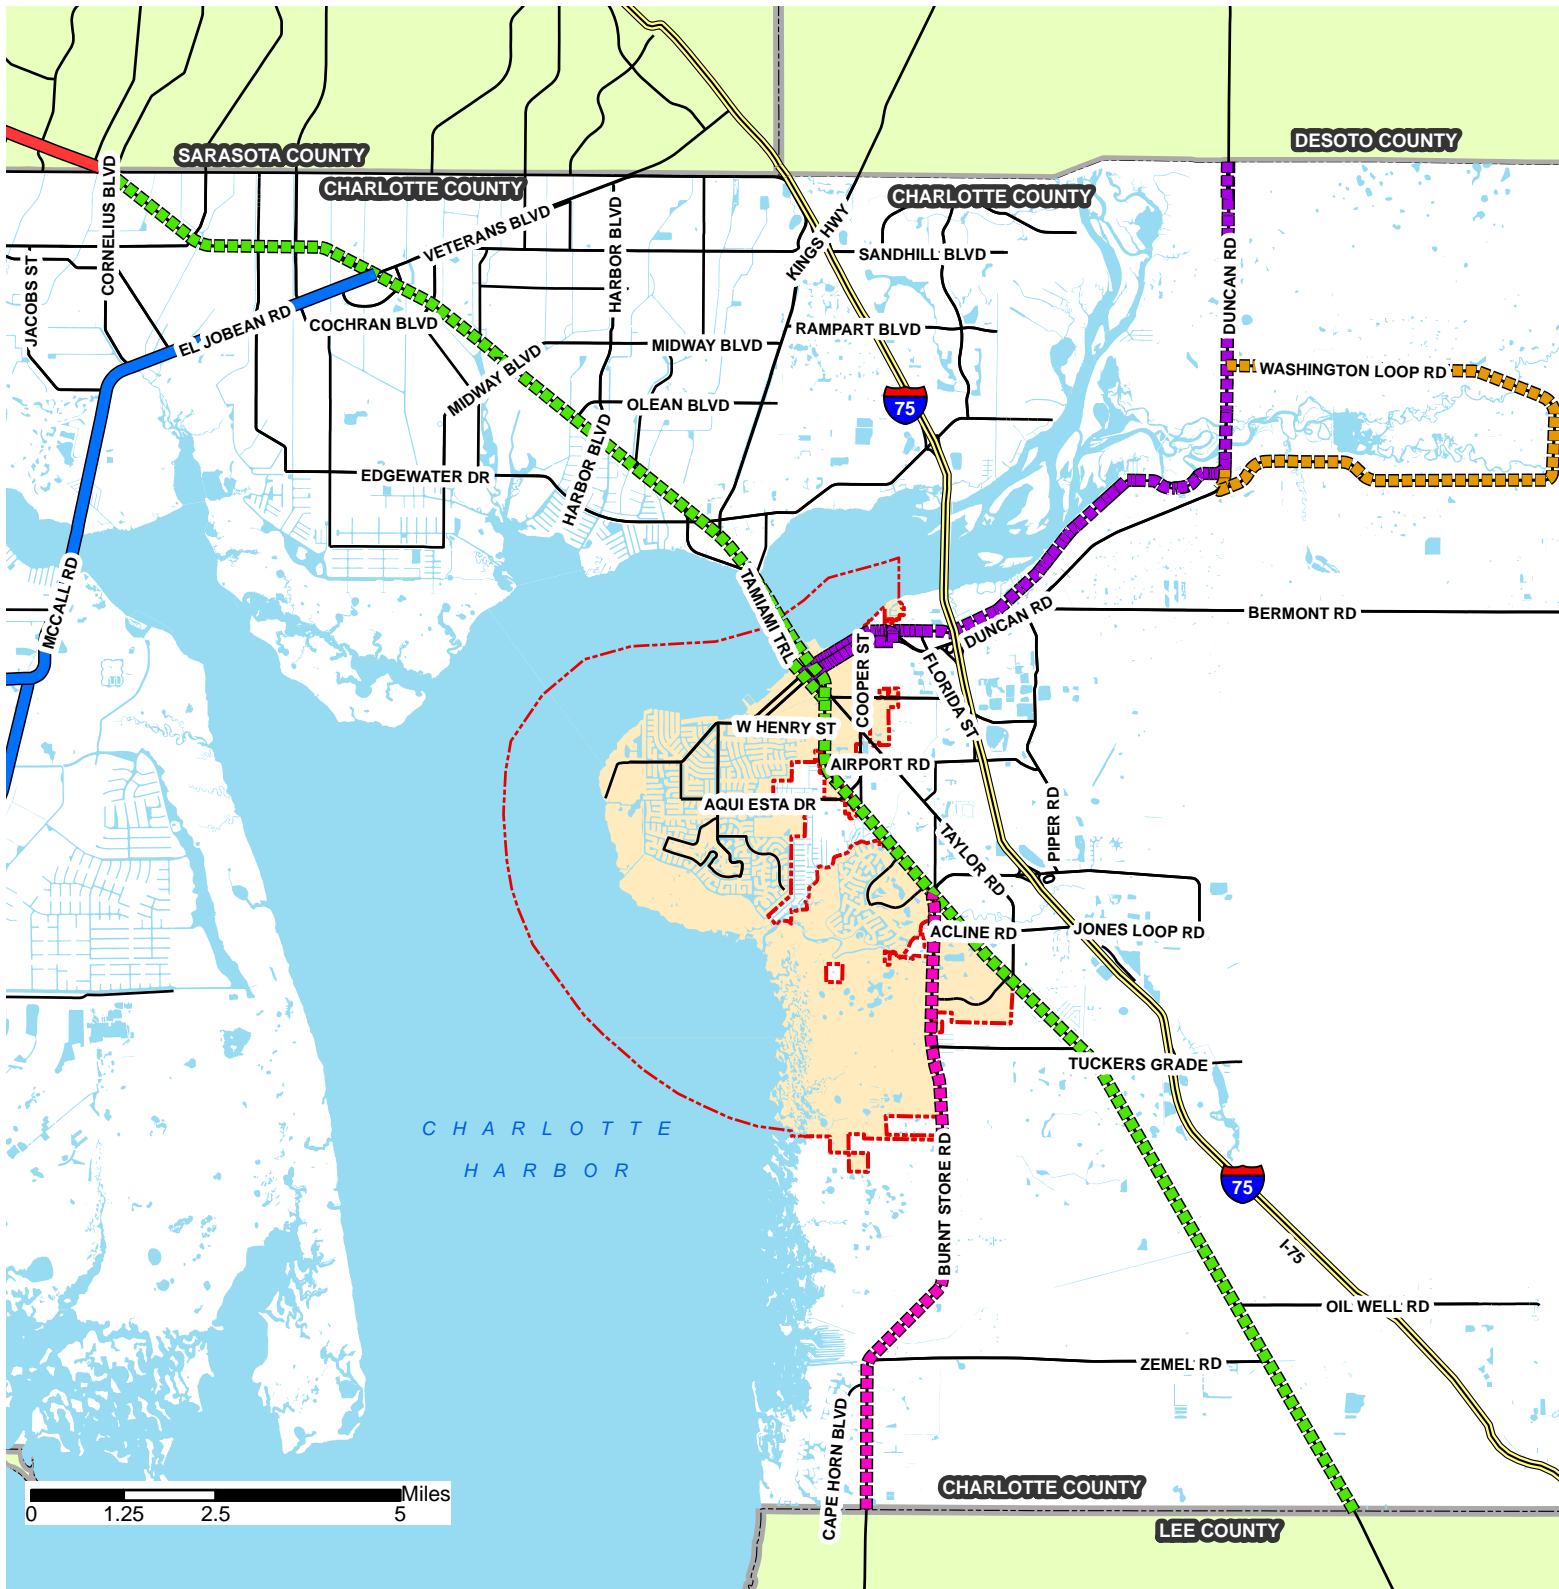

Existing and Potential Scenic Highways

Legend

Potential Scenic Highway Routes

- Tamiami Route
- Peace River Route
- Burnt Store Route
- Washington Loop Route

Existing Scenic Highways

- Tamiami Trail-Windows on the Gulf Coast Waters Scenic Highway
- Lemon Bay-Mayakka River Scenic Highway
- City of Punta Gorda