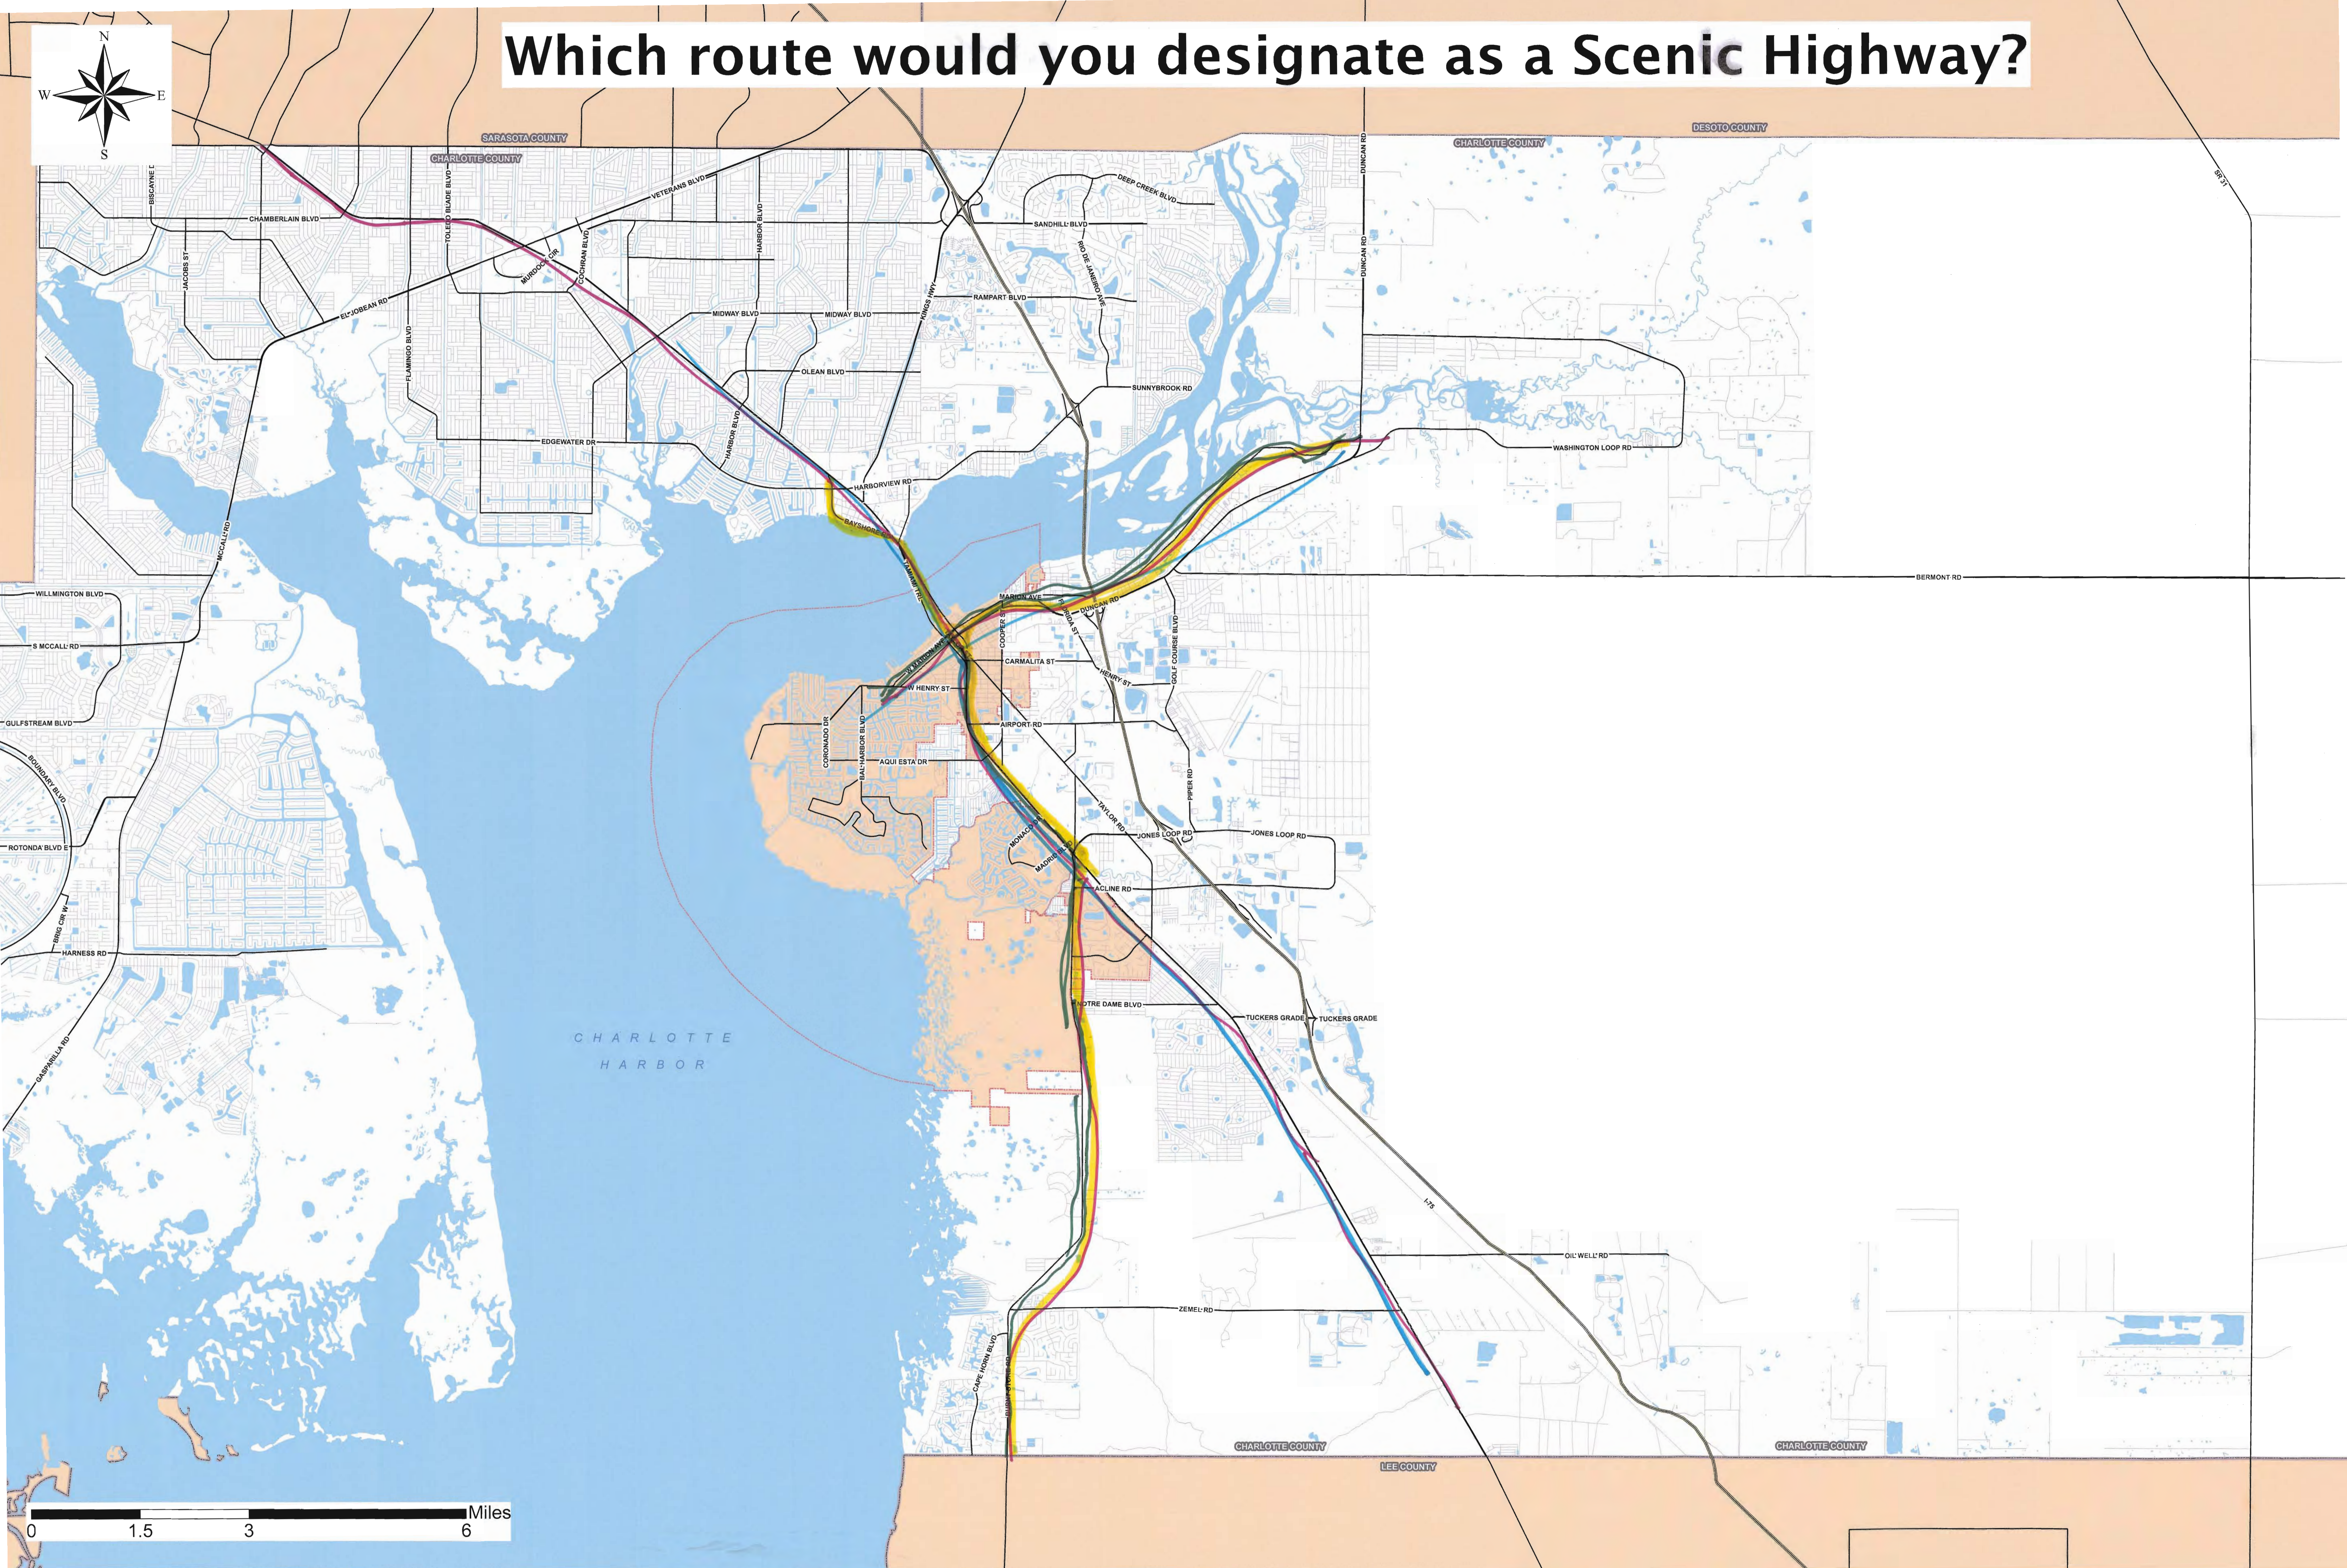

Which route would you designate as a Scenic Highway?

- Legend**
- Interstate
 - Major Road
 - Street
 - CityLimits

Please draw on ME!!!

Use a marker to trace the road or roads that you think should be designated as a Scenic Highway.

This map is a representation of compiled public information. It is believed to be an accurate and true depiction for the stated purpose, but the City of Punta Gorda and its employees make no guaranties, implied or otherwise to the accuracy or completeness. We therefore do not accept any responsibilities as to its use. This is not a survey or is it to be used for design. No part of this map may be reproduced or transmitted by any means without the expressed written permission of the City of Punta Gorda G.I.S. P.G.G.I.S. maintains a record regarding the methods used to produce this map and they can be furnished upon request. Portions hold Copyright 2010 Punta Gorda, FL by Punta Gorda G.I.S. Prepared Feb 2010 by Mitchell S. Austin.